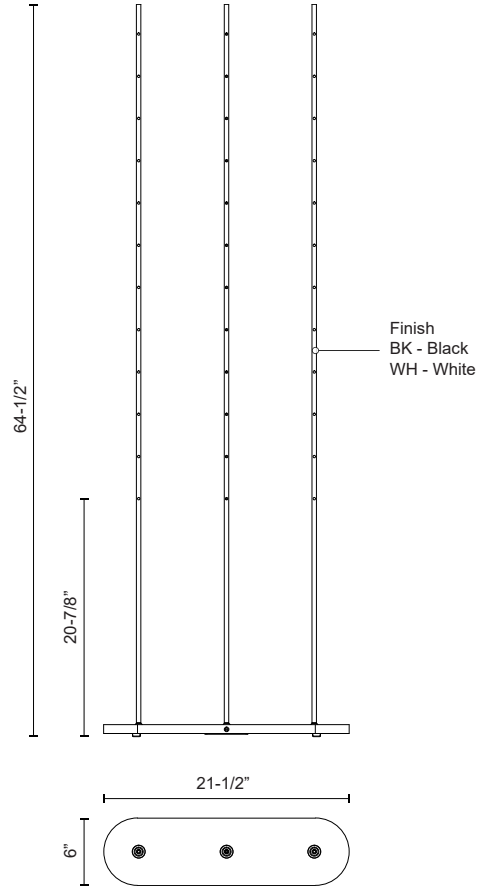

REEDS FL46948

LAMPS

PROJECT

DESCRIPTION

The Reeds floor piece features a single, or multiple elegantly minimal wands, casting a soft directional glow with minimal hardware. Each wand is effortlessly repositionable; a smooth swivel allows the light to be angled precisely, and to create dynamic lines within the fixture.

SPECIFICATION DETAILS

Fixture Dimensions	L21-1/2" x W6" x H64-1/2"
Light Source	LED with DC Driver
Wattage	20W
Total Lumens	2040lm
Delivered Lumens	1700lm*
Voltage	120V
Color Temperature	3000K
CRI (Ra)	90CRI
Optional Color Temps	2700K - 5000K Available, Minimum Order Quantities Apply
LED Rated Life	50,000 hours
Dimming	100% - 10%, Touch dimmer
Location	Dry
Wire Color	Black Driver and Wire
Base Dimensions	L21-1/2" x W6" x H1-3/8"
Paint Finish	BK02; WH02;

* For custom options, consult factory for details.

* For warranty information, please visit www.kuzcolighting.com/warranty

KUZCO

CANADA: 19054 28TH AVENUE - SURREY, BC V3Z 6M3

USA: 3035 E. LONE MOUNTAIN ROAD - LAS VEGAS, NV 89081

WWW.KUZCOLIGHTING.COM

© 2020 KUZCO LIGHTING. ALL RIGHTS RESERVED.

COMMENT